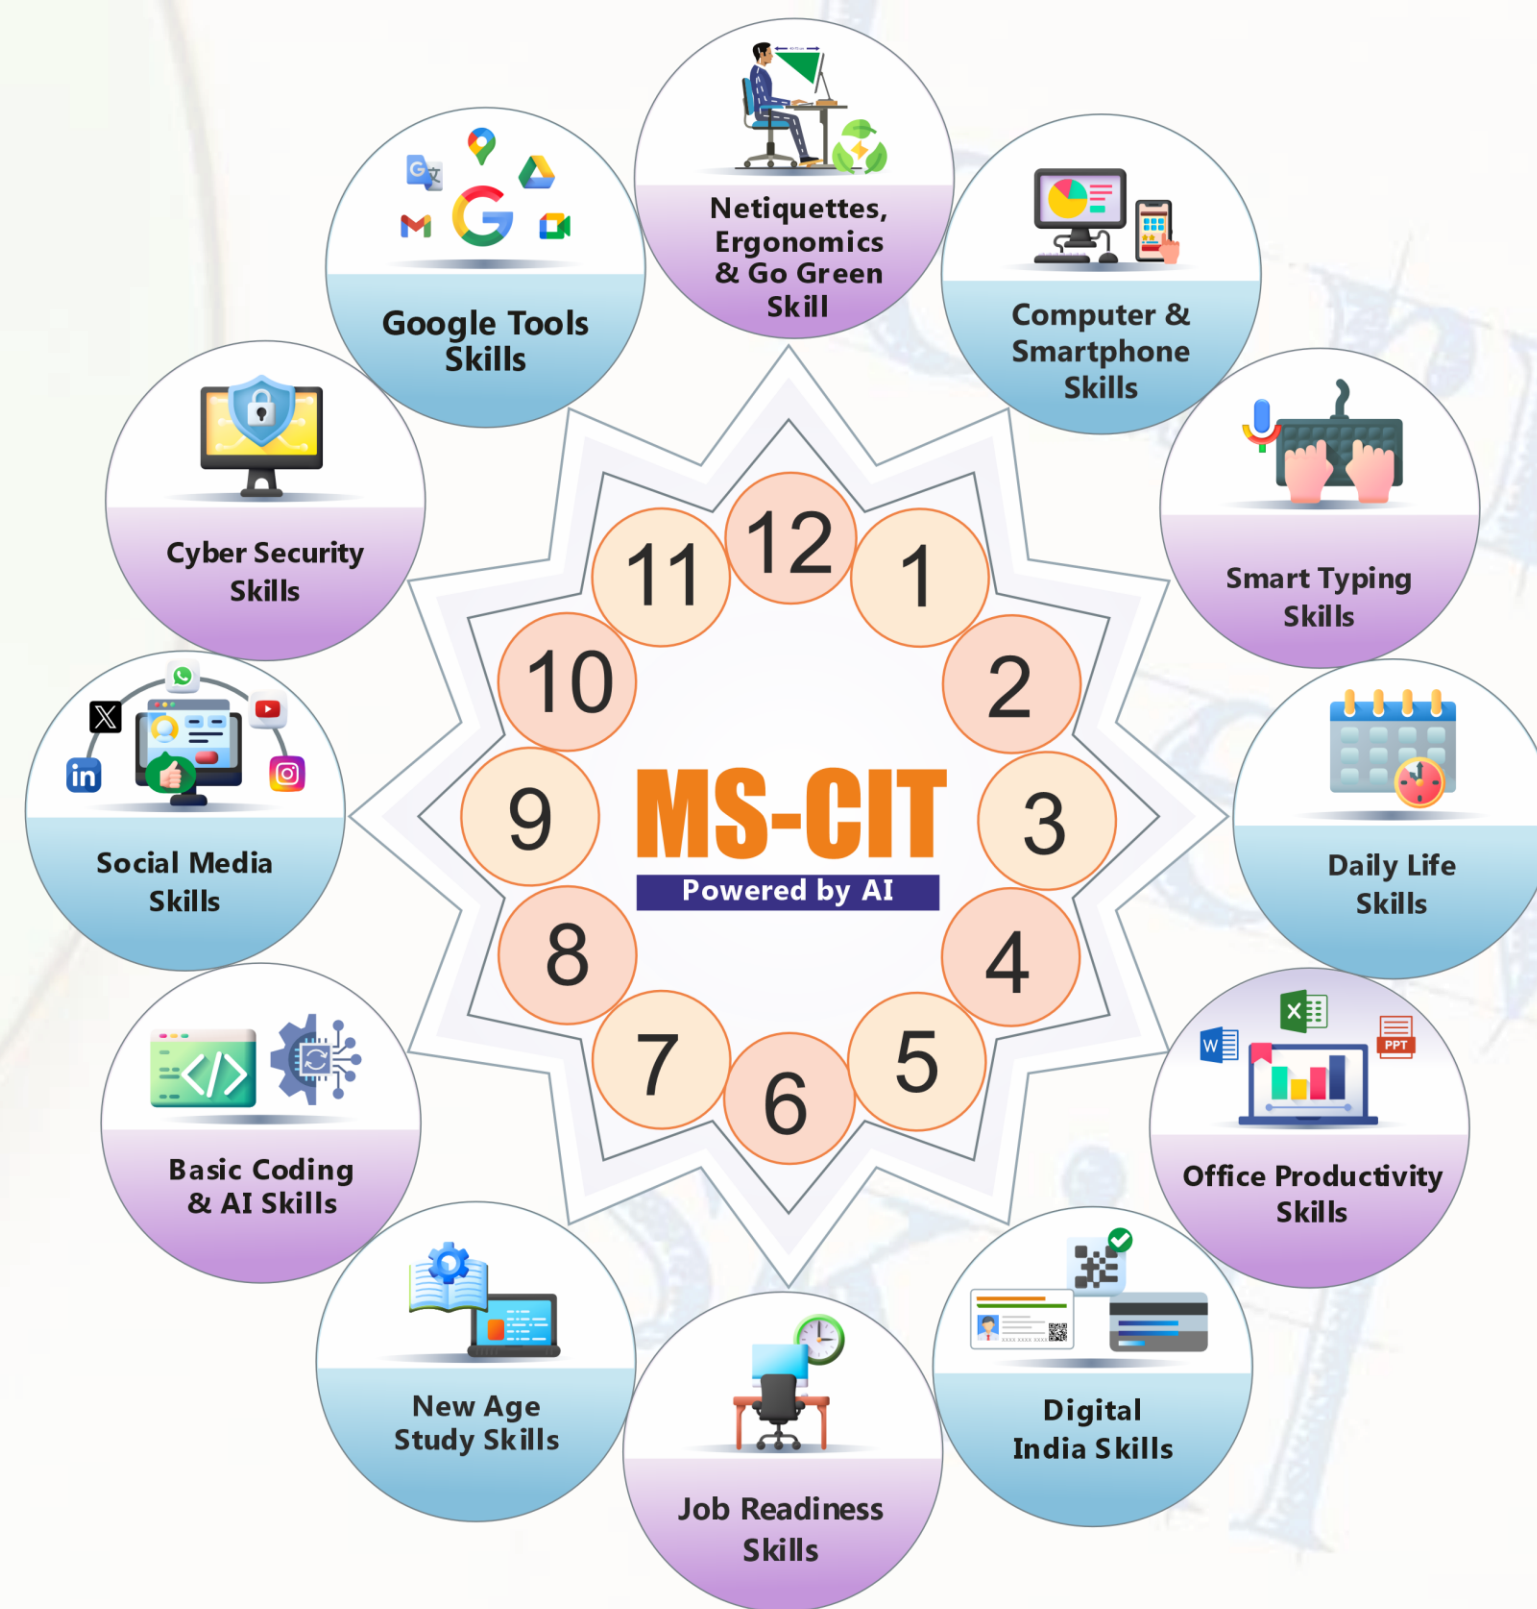

Daily Life Skills

**Office
Productivity Skills**

Digital India Skills

**Job-Readiness
Skills**

Study Skills

Coding Skills

**Social Media
Skills**

**Cyber Security
Skills**

**Netiquettes and
Computer
Ergonomics**

**Google Tools
Skills**

MKCL

Creating a Knowledge Lit World

www.mkcl.org

Pillars of MS-CIT

Computer and Smartphone – Basic User Skills

This topic covers awareness about the life and work of individuals whose inventions and discoveries have made today's world of IT possible and made our life simple, easy and interesting.